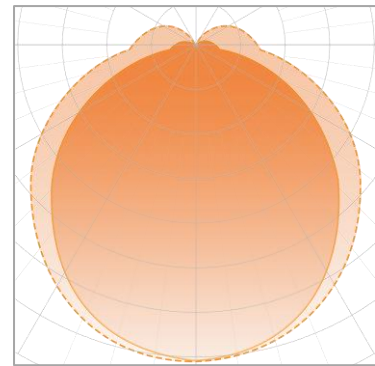

LIGHT DISTRIBUTION GRAPH

— C0-180 - - - - C90-270 120°