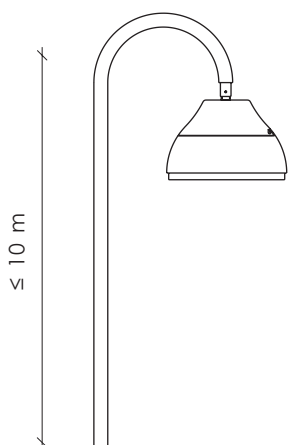

VIZULO

ACORN
DECO

CE RoHS

Acorn deco

Technical information

IP54

IK08

V	220 - 240	1-10V; DALI; Midnight dimming
Hz	50 - 60	Chromaticity tolerance (initial MacAdam): 5
W	18 - 75	Warranty 5 years
lm	1970 - 9440	100 000 h (L90B10) at Ta = 25 °C ⁽³⁾
lm/W	120 - 135	
K	3000 / 4000 ⁽¹⁾	
°C	-40 to +40	<i>Surge protection:</i> 6kV (L-N) and 10 kV (L/N -PE without DALI connection) ⁽⁴⁾
CRI	>70 / >80 ⁽²⁾	<i>Intelligent light control system:</i> Radio frequency ⁽⁵⁾