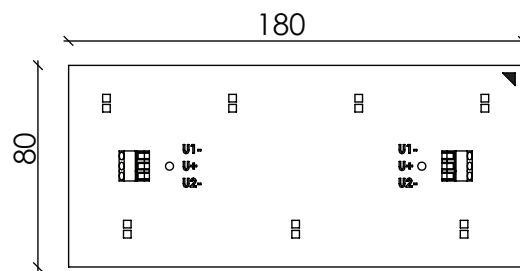

VIZULO

STELLAR

CE

COLOR OPTIONS

DIMENSIONS

TECHNICAL INFORMATION

Voltage	24 V	
Frequency	- Hz	
Power	4,8 W (without driver)	2,4 W (without driver)
Luminous flux	620	310
Luminous efficacy	129 lm/W (without driver)	129 lm/W (without driver)
Color rendering index	> 80	
Correlated color temperature	4000 K	
Chromaticity tolerance (initial MacAdam)	3	
Ambient temperature	0 ... +45 °C	
Ingress protection	IP00	
Dimensions	180x180 mm/ 180x80 mm	
Service life	50 000 h (L80B10) at Ta = 25°C	
Warranty	5 years	

Technical parameters for final product can differ from typical data by 10% due to special conditions of LED manufacturing processes.

ARTICLE

Article	Model No.	Description
71000011	VASL-018-N-840-830-05	VIZULO Stellar LED Line S180 840/830
71000012	VASL-008-N-840-830-02	VIZULO Stellar LED Line S080 840/830
71000014	VASL-008-N-840-01	VIZULO Stellar LED Line S080 840
71000015	VASL-018-N-840-01	VIZULO Stellar LED Line S180 840