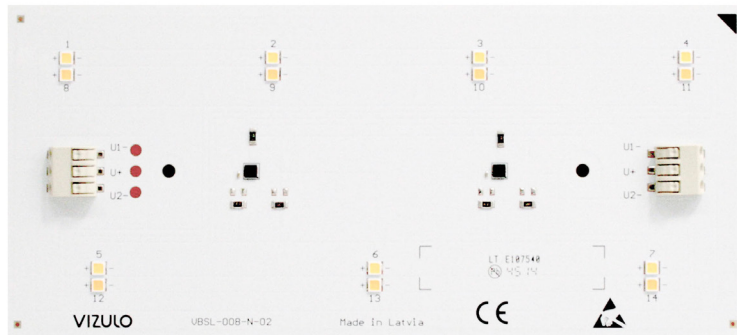

VIZULO

STELLAR

CE

COLOR OPTIONS

DIMENSIONS

TECHNICAL INFORMATION

Voltage	24 V	
Frequency	- Hz	
Power	4,8 W (without driver)	2,4 W (without driver)
Luminous flux	620	310
Luminous efficacy	129 lm/W (without driver)	129 lm/W (without driver)
Color rendering index	> 80	
Correlated color temperature	4000 K	
Chromaticity tolerance (initial MacAdam)	3	
Ambient temperature	0 ... +45 °C	
Ingress protection	IP00	
Dimensions	180x180 mm/ 180x80 mm	
Service life	50 000 h (L80B10) at Ta = 25°C	
Warranty	5 years	

Technical parameters for final product can differ from typical data by 10% due to special conditions of LED manufacturing processes.

ARTICLE

Article	Model No.	Description
71000011	VASL-018-N-840-830-05	VIZULO Stellar LED Line S180 840/830
71000012	VASL-008-N-840-830-02	VIZULO Stellar LED Line S080 840/830
71000014	VASL-008-N-840-01	VIZULO Stellar LED Line S080 840
71000015	VASL-018-N-840-01	VIZULO Stellar LED Line S180 840