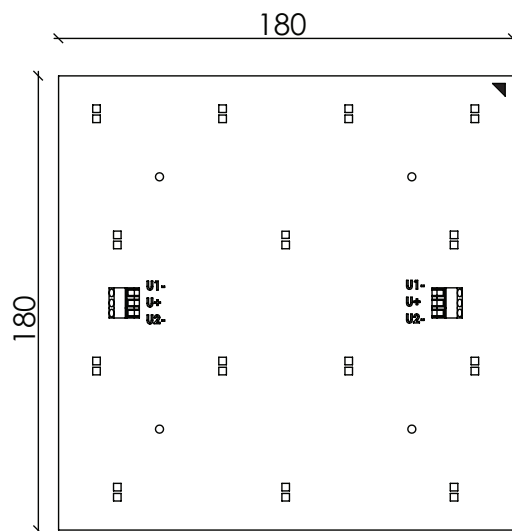

VIZULO

STELLAR

CE

COLOR OPTIONS

DIMENSIONS

TECHNICAL INFORMATION

Voltage	24 V	
Frequency	- Hz	
Power	4,8 W (without driver)	2,4 W (without driver)
Luminous flux	620	310
Luminous efficacy	129 lm/W (without driver)	129 lm/W (without driver)
Color rendering index	> 80	
Correlated color temperature	4000 K	
Chromaticity tolerance (initial MacAdam)	3	
Ambient temperature	0 ... +45 °C	
Ingress protection	IP00	
Dimensions	180x180 mm/ 180x80 mm	
Service life	50 000 h (L80B10) at Ta = 25°C	
Warranty	5 years	

Technical parameters for final product can differ from typical data by 10% due to special conditions of LED manufacturing processes.

ARTICLE

Article	Model No.	Description
71000011	VASL-018-N-840-830-05	VIZULO Stellar LED Line S180 840/830
71000012	VASL-008-N-840-830-02	VIZULO Stellar LED Line S080 840/830
71000014	VASL-008-N-840-01	VIZULO Stellar LED Line S080 840
71000015	VASL-018-N-840-01	VIZULO Stellar LED Line S180 840