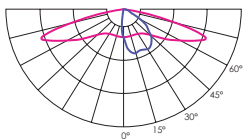

Surge protection: 4 kV (10 kV optional)
Body: Steel

* *Lumen output indicated at 4000 K, CRI>70

Optics

E22

E63

E93

Model name principles

Accessories