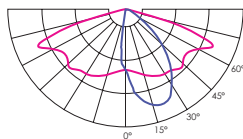

Surge protection: 4 kV (10 kV optional)
Body: Steel

* *Lumen output indicated at 4000 K, CRI>70

Optics

E22

E63

E93

Model name principles

Accessories