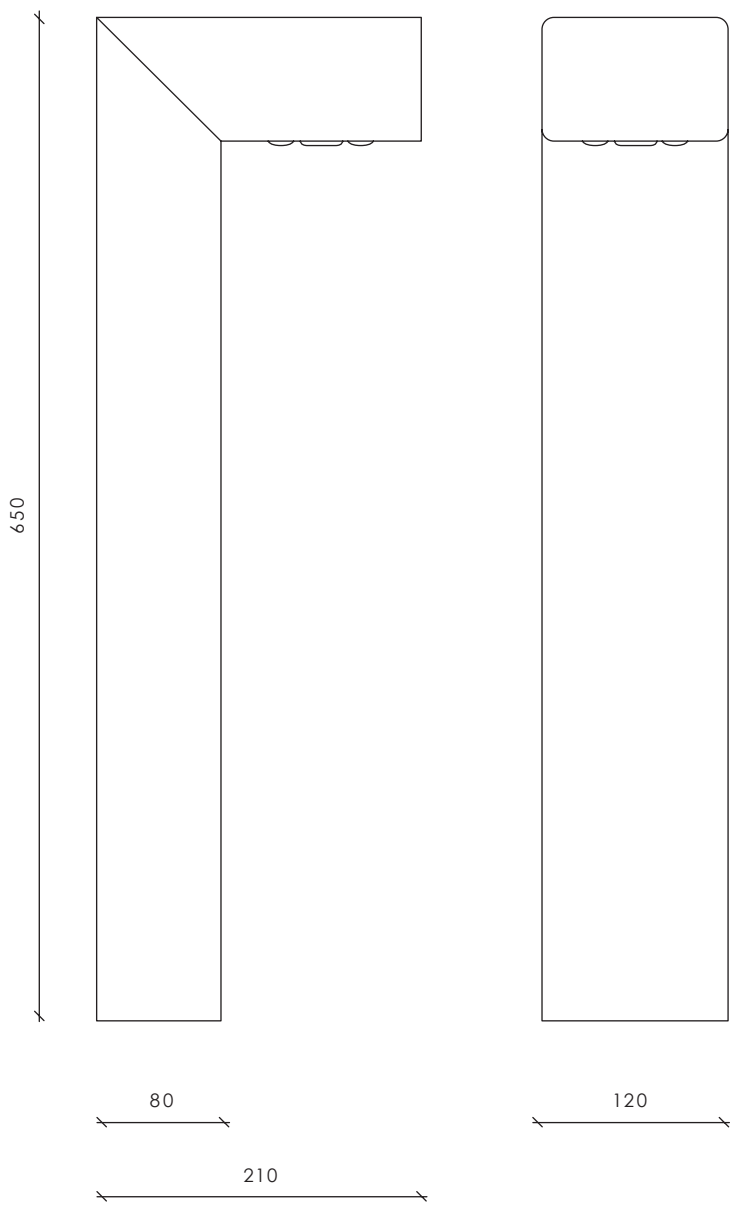

vizULO

Heron

Heron

Other colors available on request

Technical information

V 220 - 240
Hz 50 - 60
W 8 - 26
lm 800 - 3200*
lm/W 105 - 130
K 3000 / 4000
°C -40 to +35
CRI >70

DALI
Chromaticity tolerance (initial MacAdam): 5
Warranty 5 years
100 000 h (L80B10) at Ta = 25 °C

Surge protection: 4 kV (10 kV optional)
Body: Steel

* *Lumen output indicated at 4000 K, CRI>70

Optics

E22

E63

E93

Model name principles

Accessories