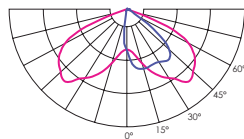

Surge protection: 4 kV (10 kV optional)
Body: Steel

* *Lumen output indicated at 4000 K, CRI>70

Optics

E22

E63

E93

Model name principles

Accessories