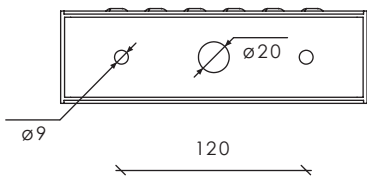

Other colors available on request

Technical information

IP65

IK08

RoHS

V	220 - 240	DALI; Midnight dimming
Hz	50 - 60	Chromaticity tolerance (initial MacAdam): 5
W	15 - 28	Warranty 5 years
lm	1850 - 3730	100 000 h (L95B10) at Ta = 25 °C ¹²
lm/W	121 - 130	
K	3000 / 4000 ¹¹	
°C	-40 to +50	Surge protection: 6 kV
CRI	>70 / >80	Body: Steel

¹¹ 5000; 5700 K available on request

¹² at Ta=25°, this value is only informative and may change according to selected article

4000K

Number of LED's		12	
Nominal current, mA	350	500	740
Power, W	15	20	28
Luminous Flux, lm	1980	2690	3730
Efficacy, lm/W	132	135	129
Power factor, PF	0,85	0,92	0,96