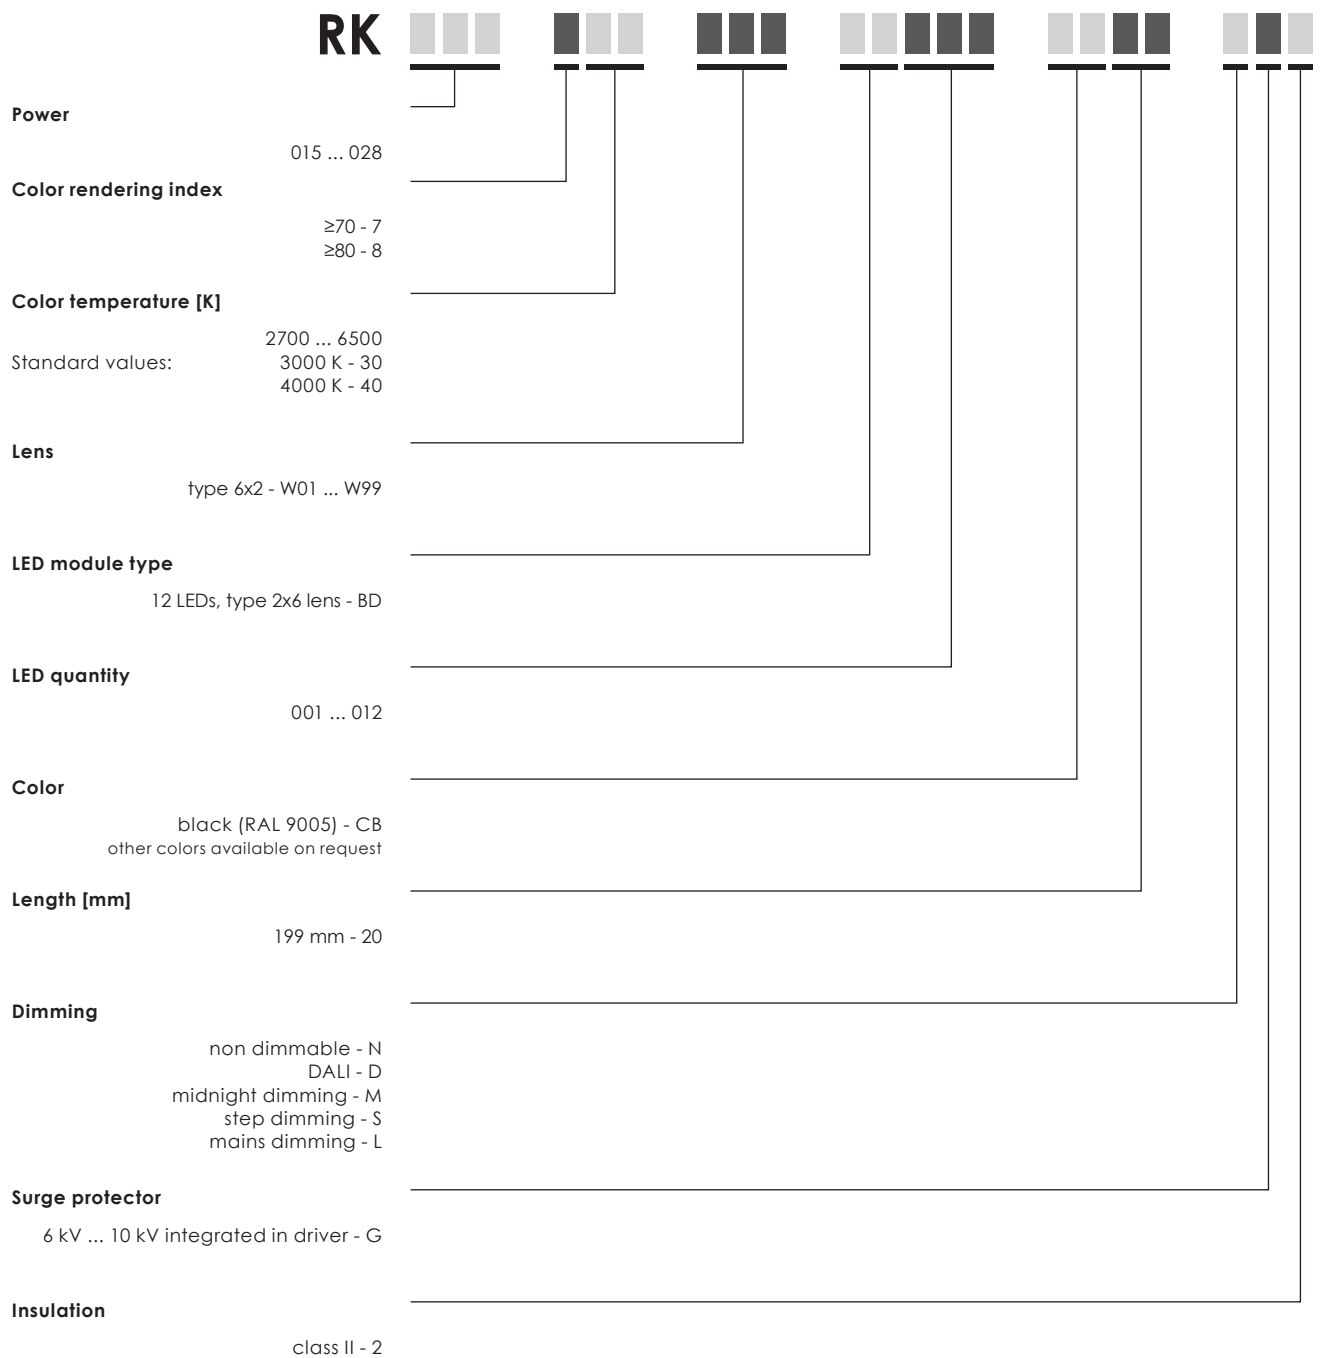

Technical information

IP65

IK08

RoHS

V	220 - 240	DALI; Midnight dimming
Hz	50 - 60	Chromaticity tolerance (initial MacAdam): 5
W	15 - 28	Warranty 5 years
lm	1850 - 3730	100 000 h (L95B10) at Ta = 25 °C ¹²
lm/W	121 - 130	
K	3000 / 4000 ¹¹	
°C	-40 to +50	Surge protection: 6 kV
CRI	>70 / >80	Body: Steel

¹¹ 5000; 5700 K available on request

¹² at Ta=25°, this value is only informative and may change according to selected article

4000K

Number of LED's		12	
Nominal current, mA	350	500	740
Power, W	15	20	28
Luminous Flux, lm	1980	2690	3730
Efficacy, lm/W	132	135	129
Power factor, PF	0,85	0,92	0,96

Model name principles