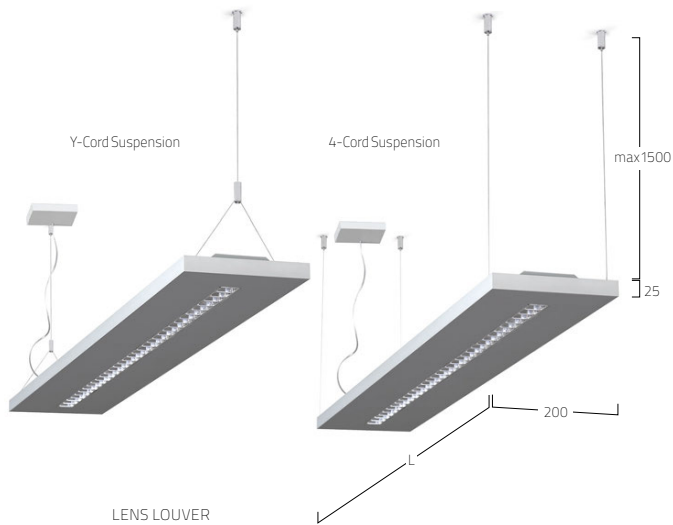

FR Luminaire LED suspendu. Éclairage direct/indirect. Corps du luminaire en profilé aluminium et épaisseur minimaliste. Surface anodisée ou laquée blanc, graphite, noir, champagne ou polie. Autres options de finition voir Lightnet-Surface-Collection ou RAL au choix. Éclairage direct partiel par lentilles de précision avec grille anti-éblouissement pour une large répartition symétrique de l'intensité lumineuse et facteur d'anti-éblouissement très bas (UGR<16). Grille anti-éblouissement disponible en plusieurs combinaisons de couleurs. Composants indirects avec une technologie de lentille innovante pour un éclairage grand angle du plafond. Driver intégré dans le luminaire, au choix ON/OFF ou graduable (1-10V, DALI, Touch-Dim). Température de couleur 2700K, 3000K, 3500K ou 4000K. Binning initial $\leq$ Mac Adam 3. Rendu de couleur CRI>80 ou CRI>90. Filin et tendeur rapide réglable en Y ou filin parallèle droit avec câble d'alimentation transparent, couleur baldachin/patère adaptée au corps du luminaire. Sur demande: Câble d'alimentation en matière-tissu soft-touch noir ou rouge.

UGR $\leq$ 10 for Medium Power (X=4H, Y=8H, S=0.25H)
DIRECT: ca.30% INDIRECT ca.70%

L mm	Lumen/Watt Medium Power	Lumen/Watt High Power
640	3320lm/27W	4770lm/40W
925	5310lm/41W	7620lm/62W
1210	7300lm/56W	10480lm/84W

PRODUCT-CODE: C R4 L B E - 8 30 M - L925 - Y B

PRODUCT FAMILY	- C: Cubic
TYPE	- R4: Suspended Direct-Indirect
OPTICAL SYSTEM	- L: Lens Louver
SURFACE FINISH	- W: Snow White, E: Silver Anodised, U: Urban Graphite, B: Jet Black, H: Champagne Silver
CONTROL GEAR	- E: On/Off, L: DALI, D: 1-10V, H: Touch-Dim,
COLOUR REND.	- 8: CRI>80
COLOUR TEMP.	- 27: 2700K, 30: 3000K, 40: 4000K
POWER	- M: Medium Power, H: High Power
SIZE	- Luminaire Length in mm L640, L925, L1210
SUSPENSION	- Y: Y-Cord Suspension, K: 4-Cord Suspension
REFLECTOR	- W: Snow White, C: Specular Chrome, B: Jet Black, A: Satin Silver, H: Champagne Silver, K: Satin Copper, N: Satin Platinum, G: Satin Gold
ON REQUEST	- Cable colour: Red, Black