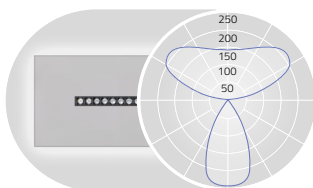

FR Luminaire LED suspendu. Éclairage direct/indirect. Corps du luminaire en profilé aluminium et épaisseur minimaliste. Surface anodisée ou laquée blanc, graphite, noir, champagne ou polie. Autres options de finition voir Lightnet-Surface-Collection ou RAL au choix. Éclairage direct partiel par lentilles de précision avec grille anti-éblouissement pour une large répartition symétrique de l'intensité lumineuse et facteur d'anti-éblouissement très bas (UGR<16). Grille anti-éblouissement disponible en plusieurs combinaisons de couleurs. Composants indirects avec une technologie de lentille innovante pour un éclairage grand angle du plafond. Driver intégré dans le luminaire, au choix ON/OFF ou graduable (1-10V, DALI, Touch-Dim). Température de couleur 2700K, 3000K, 3500K ou 4000K. Binning initial $\leq$ Mac Adam 3. Rendu de couleur CRI>80 ou CRI>90. Filin et tendeur rapide réglable en Y ou filin parallèle droit avec câble d'alimentation transparent, couleur baldachin/patère adaptée au corps du luminaire. Sur demande: Câble d'alimentation en matière-tissu soft-touch noir ou rouge.

UGR $\leq$ 10 for Medium Power (X=4H, Y=8H, S=0.25H)
DIRECT: ca.30% INDIRECT ca.70%

L mm	Lumen/Watt Medium Power	Lumen/Watt High Power
640	3320lm/27W	4770lm/40W
925	5310lm/41W	7620lm/62W
1210	7300lm/56W	10480lm/84W

PRODUCT-CODE: C R4 L B E - 8 30 M - L925 - Y B

PRODUCT FAMILY	- C: Cubic
TYPE	- R4: Suspended Direct-Indirect
OPTICAL SYSTEM	- L: Lens Louver
SURFACE FINISH	- W: Snow White, E: Silver Anodised, U: Urban Graphite, B: Jet Black, H: Champagne Silver
CONTROL GEAR	- E: On/Off, L: DALI, D: 1-10V, H: Touch-Dim,
COLOUR REND.	- 8: CRI>80
COLOUR TEMP.	- 27: 2700K, 30: 3000K, 40: 4000K
POWER	- M: Medium Power, H: High Power
SIZE	- Luminaire Length in mm L640, L925, L1210
SUSPENSION	- Y: Y-Cord Suspension, K: 4-Cord Suspension
REFLECTOR	- W: Snow White, C: Specular Chrome, B: Jet Black, A: Satin Silver, H: Champagne Silver, K: Satin Copper, N: Satin Platinum, G: Satin Gold
ON REQUEST	- Cable colour: Red, Black