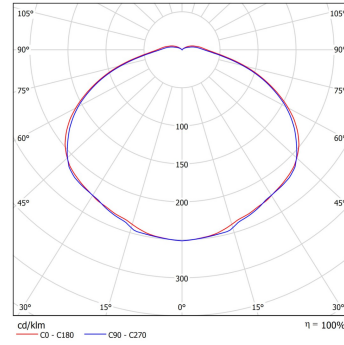

LIGHTING DATA

Light source and cap, W:	LED	Light source included:	yes
Luminaire output*, lm (ta+25°C):	4318	System efficacy, lm/W:	131
CRI (Ra):	80+	CCT, K:	3000
SDCM:	3	Light Distribution:	Other
Distribution Type:	Direct	Beam angle, °:	136
LED lifetime, h:	100000/L80B50	Ripple current (≤120 Hz), %:	≤3

Technical drawing (.jpg)

Light distribution curve (.jpg)

$\varnothing D$, mm	H, mm
420	420

Note:

Tolerance range for optical and electrical data: $\pm 10\%$. Values apply to an ambient temperature of 25 C. NORTHCLIFFE LIGHTING is constantly developing and improving its products. The right is reserved to change any product specifications without prior notification