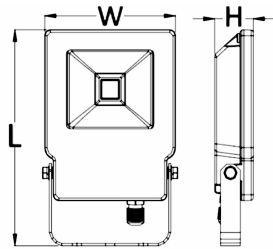

BOREAS ES LED1X800 B870 T750 • 1016571

Product:	Boreas ES LED1x800 B870 T750
Order code:	1016571
Family:	Boreas E LED
Product group:	Floodlights

GENERAL DATA

Description:	A budget LED floodlights with symmetric reflector and IP65 water and dust protection to use in adverse conditions Reflector: white thermoplastic, symmetric Diffuser: tempered glass, clear, impact resistant Body: die-cast aluminum, dark grey finish
Installation:	Suitable for any horizontal and/or vertical surfaces. Supplied with out-going cable for easy mounting. Cable, 0.3m, 3x0.75mm2
Environment	Outdoor
Application	park, public space, parking area, facade illumination

ELECTRICAL DATA

Mains voltage:	220-240V, 50/60Hz	System power*, W:	10
Power factor:	>0,80	Control gear:	ECG on/off
Connection:	Cable, 0.3m, 3x0.75mm2		

LIGHTING DATA

Light source and cap, W:	LED	Light source included:	yes
Luminaire output*, lm (ta+25°C):	800	System efficacy, lm/W:	80
CRI (Ra):	70+	CCT, K:	5000
SDCM:	5	Distribution Type:	Direct
LED lifetime, h:	30000/L70B50		

TECHNICAL DATA

Net weight, kg:	0.5	Quantity in package, pcs:	1
Packaging volume, m3/pcs:	0.00117504	Pallet quantity, pcs:	740
Dimensions, mm:	184x118x35		

STANDARDS

Operating temperature range, °C:	ta-25...+40 C	Protection class IEC:	I
Ingress protection code:	IP65	Mechanical impact resistance:	IK08
EEC:	A+	Certificates:	CE, RoHS
Warranty:	3 years		

Technical drawing (.jpg)

L, mm	W, mm	H, mm
184	118	35
228	149	42
331	217	45

Light distribution curve (.jpg)

Note: * tolerance range for optical and electrical data: $\pm 10\%$. Values apply to an ambient temperature of 25 C