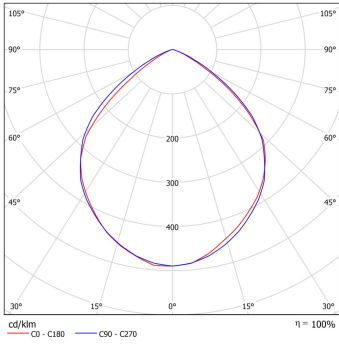

ELECTRICAL DATA

Mains voltage:	220-240V, 50/60Hz	System power*, W:	10
Power factor:	>0,80	Control gear:	ECG on/off
Connection:	Cable, 0.3m, 3x0.75mm2		

LIGHTING DATA

Light source and cap, W:	LED	Light source included:	yes
Luminaire output*, lm (ta+25°C):	800	System efficacy, lm/W:	80
CRI (Ra):	70+	CCT, K:	5000
SDCM:	5	Distribution Type:	Direct
LED lifetime, h:	30000/L70B50		

Technical drawing (.jpg)

L, mm	W, mm	H, mm
184	118	35
228	149	42
331	217	45

Light distribution curve (.jpg)

Note: * tolerance range for optical and electrical data: $\pm 10\%$. Values apply to an ambient temperature of 25 C