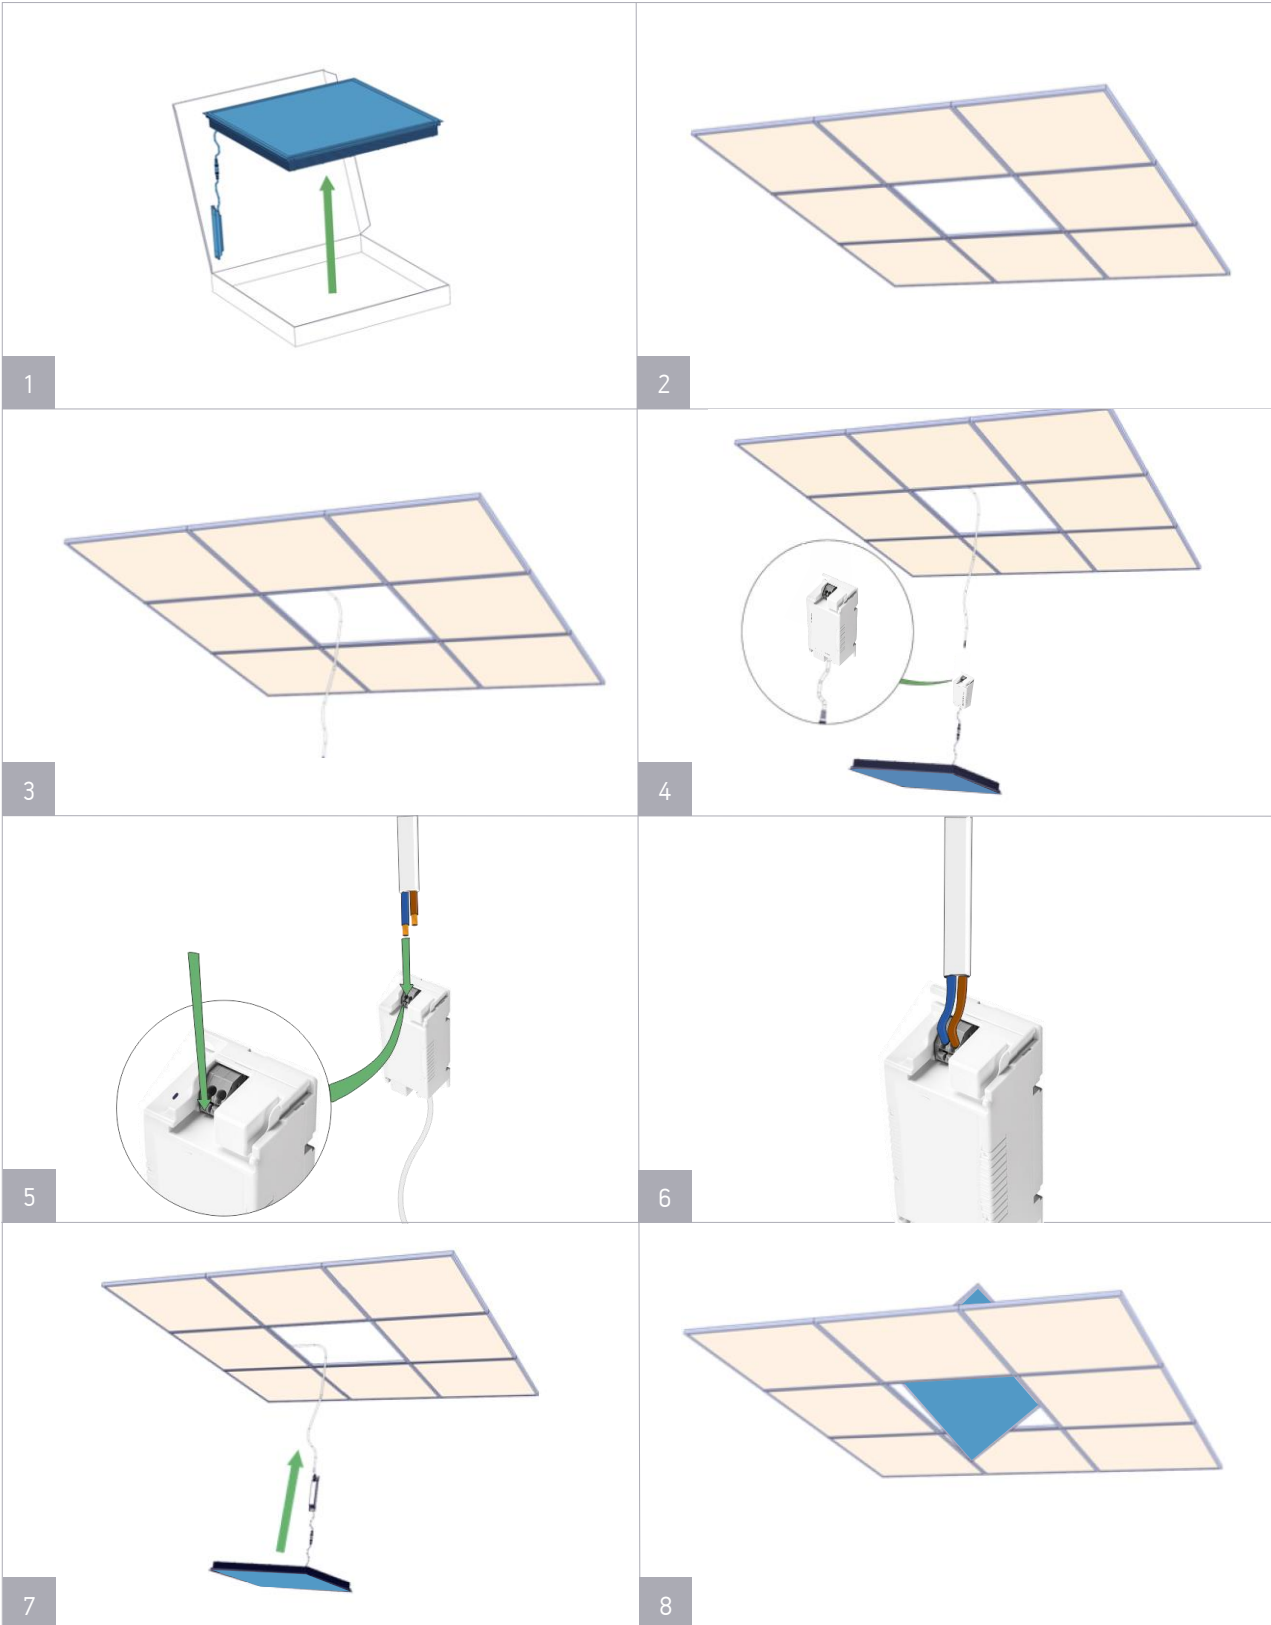

5 YEARS WARRANTY

KAGULUX HE BACKLIT PANEL INSTALLATION GUIDE

IP20

RECESSED MOUNTING

RoHS Compliant